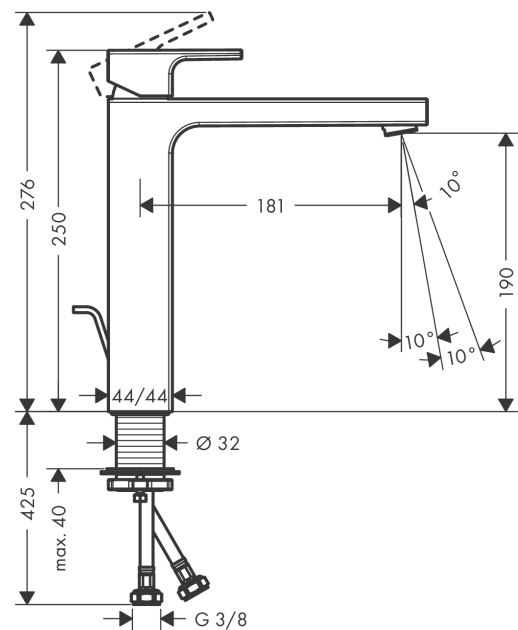

Vernis Shape

Single lever basin mixer 190 with pop-up waste set

Surfaces: **Matt Black** Article Number: **71562670**

Description

product features

- consists of: single lever basin mixer, waste set
- ComfortZone 190
- projection 181 mm
- spray type: normal spray
- swiveling spray former
- maximum flow rate at 3 bar: 5 l/min
- ceramic cartridge
- temperature limitation adjustable
- with isolated water conduction - without contact with nickel and lead
- suitable for continuous flow water heaters
- pop-up waste set G 1¼
- material waste set: synthetic
- connection type: G ¾ connections
- connection dimension: DN15

Technology

Product image

Scale drawing

Vernis Shape
Single lever basin mixer 190 with pop-up waste set
 Surfaces: **Matt Black** Article Number: **71562670**

Flowchart